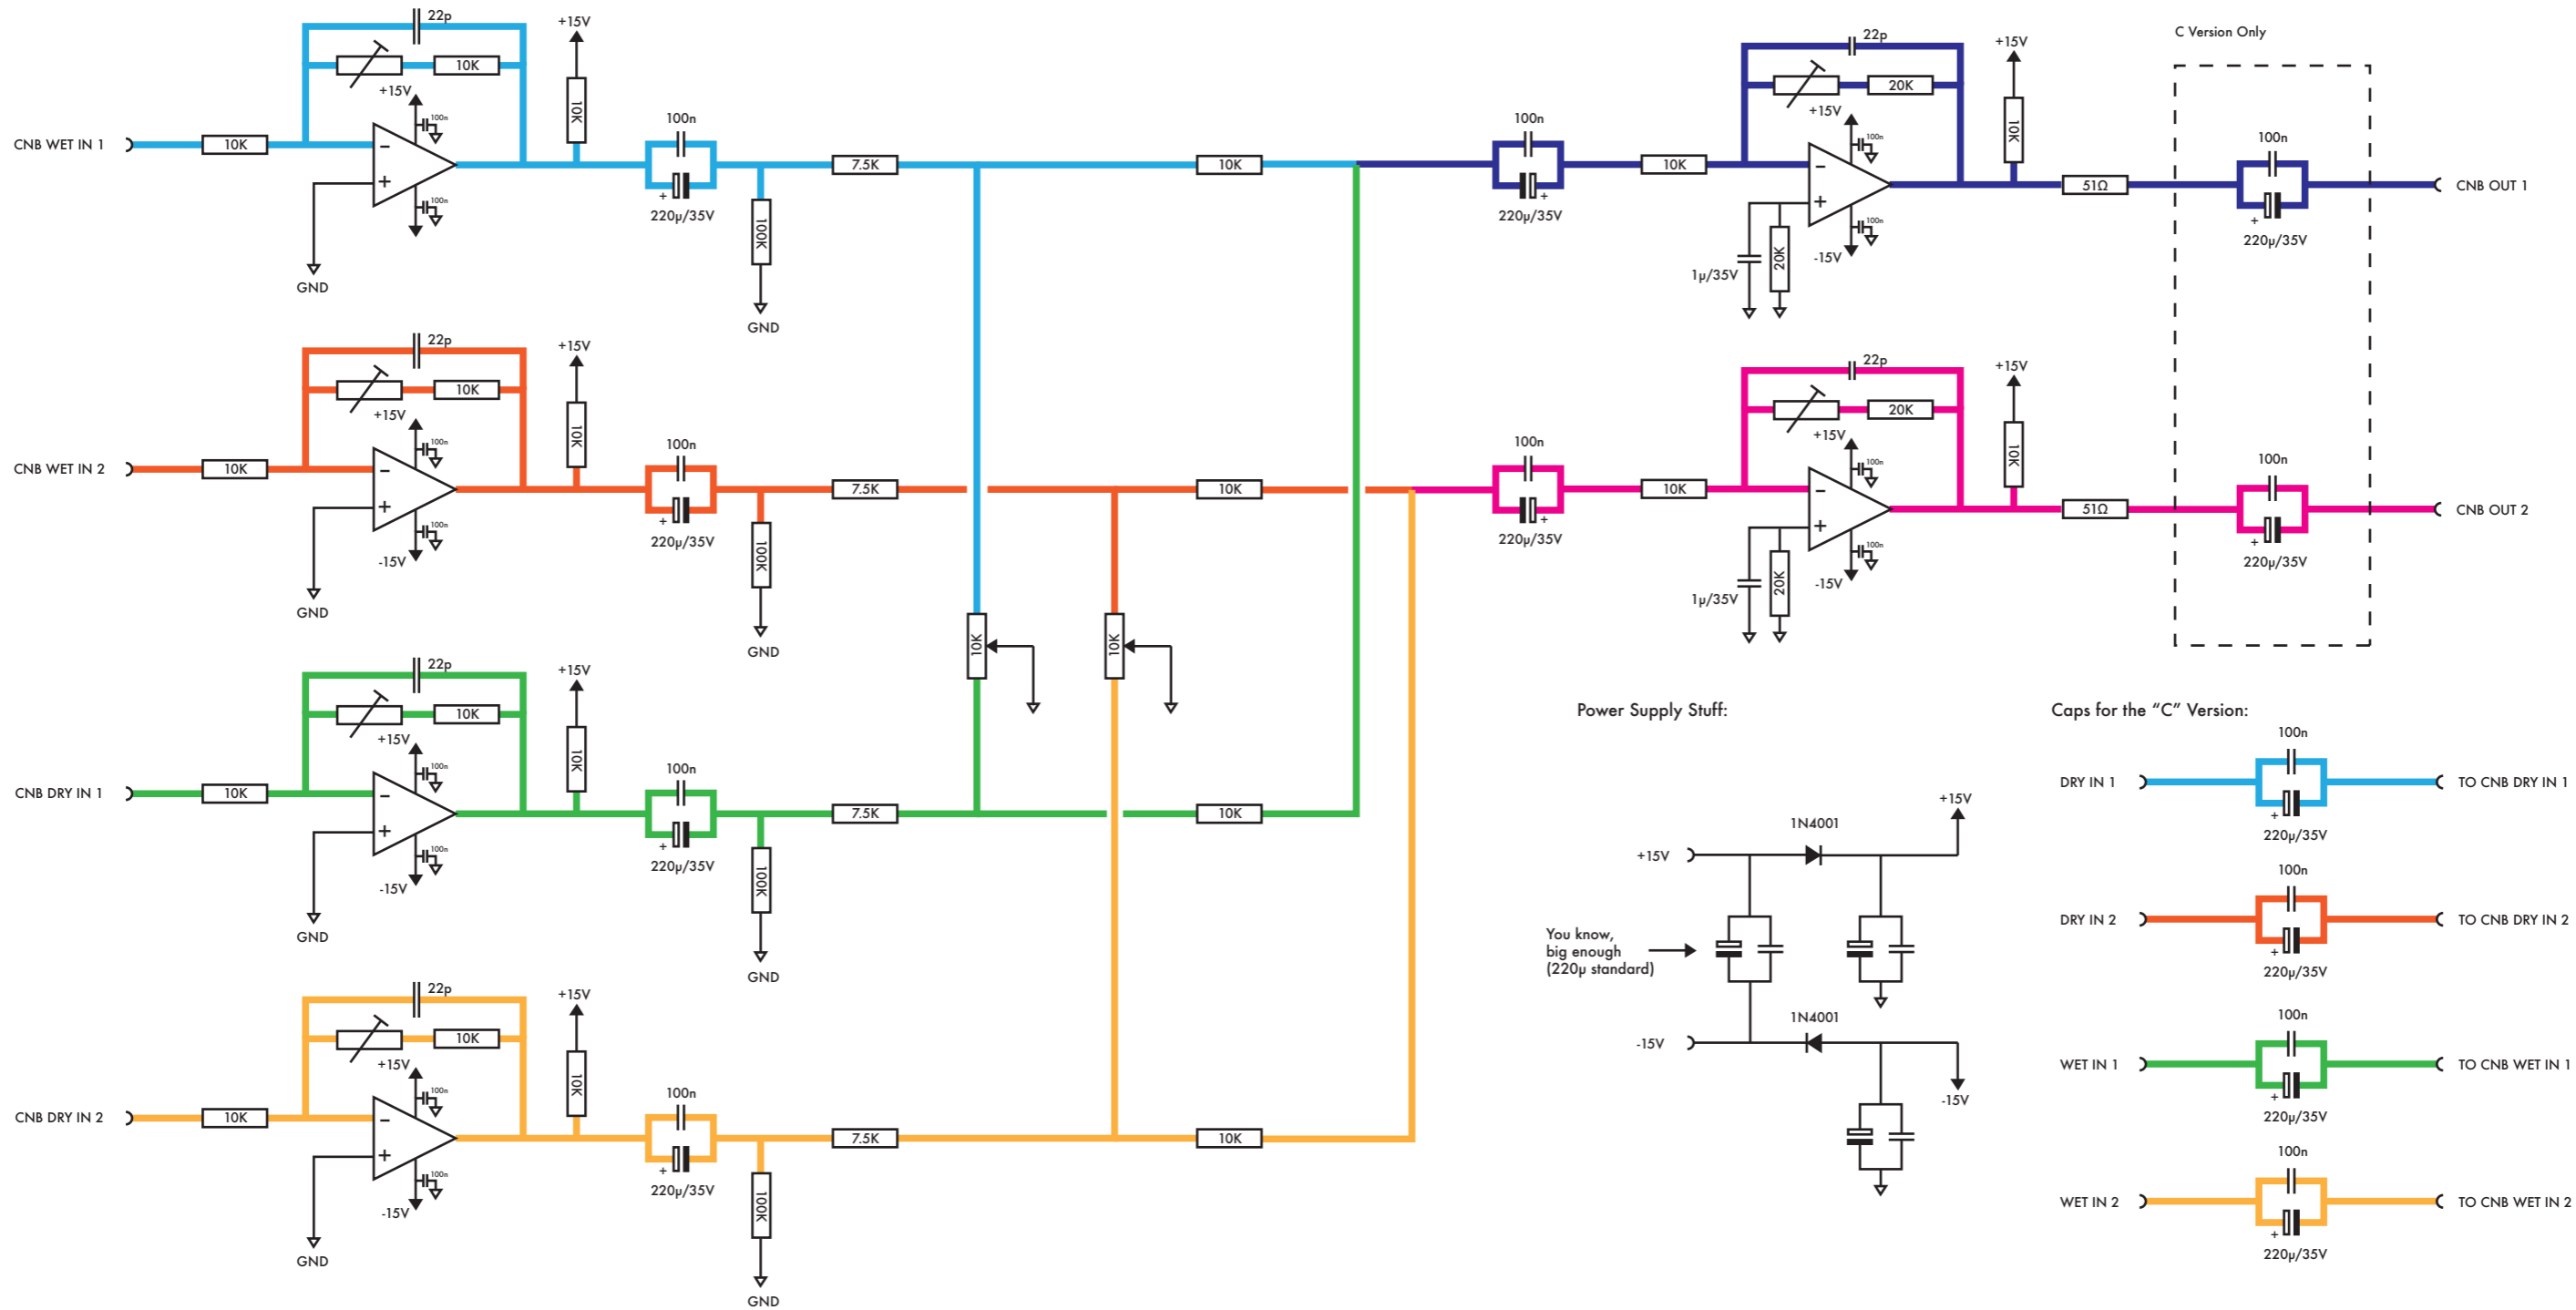

Crush - N - Blend Rev 6 Schematic

Power Supply Stuff:

Caps for the "C" Version:

Crush - N - Blend Revision 6 V3

With all the bells and whistles and fries on the side.

Based on a design by Keith Andrews, w/generous help by T.Vobovnik