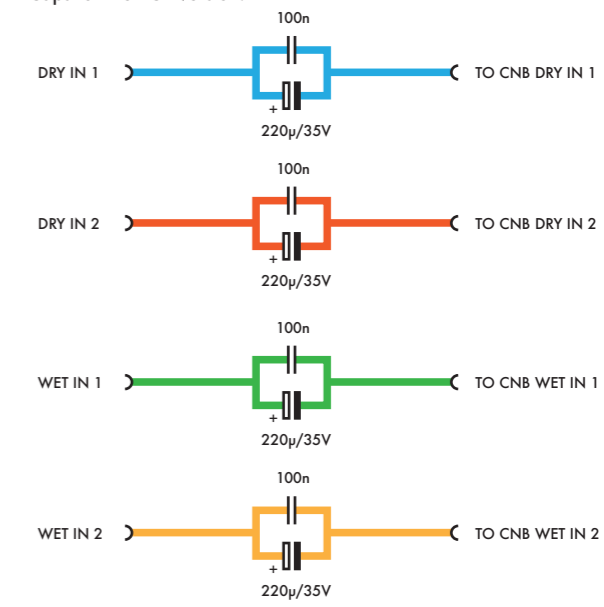

Crush - N - Blend Rev 6 Schematic

Power Supply Stuff:

Caps for the "C" Version:

Crush - N - Blend Revision 6 V3

With all the bells and whistles and fries on the side.

Based on a design by Keith Andrews, w/generous help by T.Vobovnik