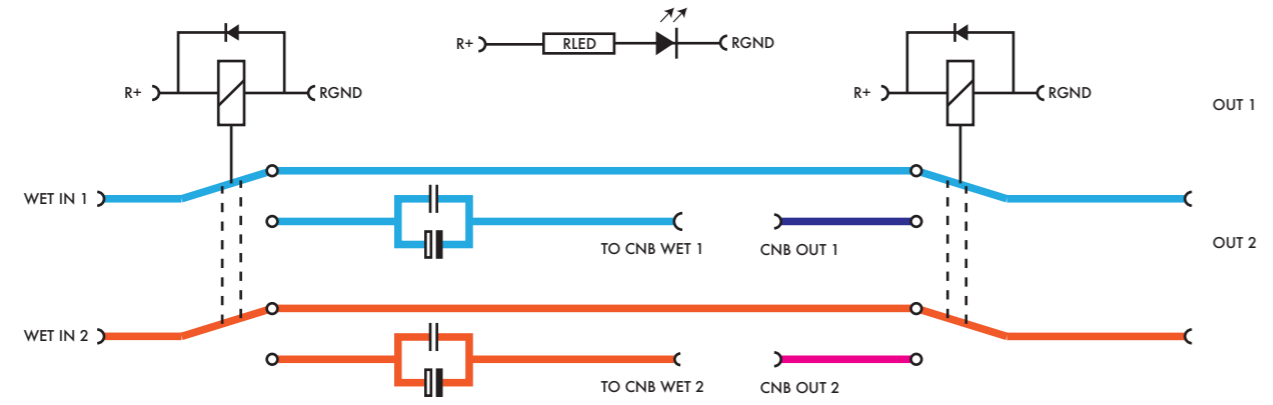

Crush - N - Blend Rev 6 Schematic

Power Supply Stuff:

Caps for the "C" Version:

Crush - N - Blend Revision 6 V3

With all the bells and whistles and fries on the side.

Based on a design by Keith Andrews, w/generous help by T.Vobovnik