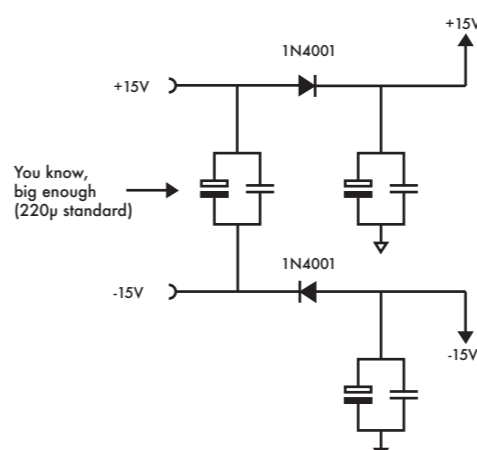

Crush - N - Blend Rev 6 Schematic

Power Supply Stuff:

Caps for the "C" Version:

Crush - N - Blend Revision 6 V3

With all the bells and whistles and fries on the side.

Based on a design by Keith Andrews, w/generous help by T.Vobovnik